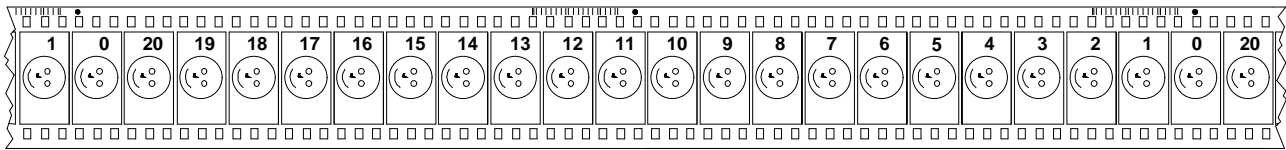

**3 PERF FRAME NUMBERING**

On 35 mm film, the KeyKode numbers change once per foot, or every 64 perforations. There is also a mid-foot KeyKode number which is indicated by a smaller human readable number and a perf offset of 32. In the 4 perf format there are 4 perfs per frame, giving 16 frames per foot or KeyKode number. In the 3 perf format there are 3 perfs per frame giving 21 1/3 frames per KeyKode number. Thus it takes 3 feet to give a whole number of frames. Evertz and several other manufacturers have agreed on a standard way of numbering the irregular 3 perf footage. The first two feet of the sequence have the Zero frame KeyKode reference dot at the head and center perfs of the frame respectively and each contain 21 frames. The third frame of the sequence has the reference dot at the tail perf, and contains 22 frames. The drawing below illustrates the numbering sequence used for 3 perf.

**FOOT TYPE 1**

**FOOT TYPE 2**

**FOOT TYPE 3**

On the Evertz 4025 Film Footage Encoder, the KeyKode VCG window and the front panel KeyKode display have a special indicator between the prefix and the footage that indicates which foot of the 3 foot sequence the KeyKode number belongs to. This is important because two feet have 21 frames and the third foot has 22 frames. On the VCG, the indicator is a horizontal bar which is at the top for the first foot, in the center for the second foot and at the bottom for the third (long) foot. On the front panel the indicator is an ↑ for the first foot, a horizontal bar in the center for the second foot and a horizontal bar at the bottom for the third (long). The example below shows the three indicators for both the VCG and front panel displays.

Description	Character Inserter		Front Panel	
	Indicator	Example	Indicator	Example
Foot 1 (21 frames)	Top Bar	KJ123456~7890+00	↑	KJ123456↑7890+00
Foot 2 (21 frames)	Middle Bar	KJ123456-7891+00	Middle bar	KJ123456-7891+00
Foot 3 (22 frames)	Bottom Bar	KJ123456_7892+00	Bottom Bar	KJ123456_7892+00