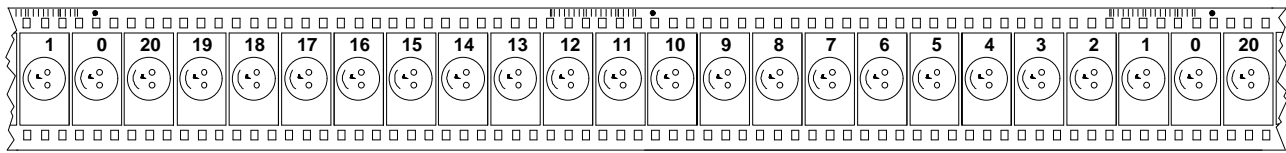

**3 PERF FRAME NUMBERING**

On 35 mm film, the KeyKode numbers change once per foot, or every 64 perforations. There is also a mid-foot KeyKode number which is indicated by a smaller human readable number and a perf offset of 32. In the 4 perf format there are 4 perfs per frame, giving 16 frames per foot or KeyKode number. In the 3 perf format there are 3 perfs per frame giving 21 1/3 frames per KeyKode number. Thus it takes 3 feet to give a whole number of frames. Evertz and several other manufacturers have agreed on a standard way of numbering the irregular 3 perf footage. The first two feet of the sequence have the Zero frame KeyKode reference dot at the head and center perfs of the frame respectively and each contain 21 frames. The third frame of the sequence has the reference dot at the tail perf, and contains 22 frames. The drawing below illustrates the numbering sequence used for 3 perf.

**FOOT TYPE 1**

**FOOT TYPE 2**

**FOOT TYPE 3**

On the Evertz 4025 Film Footage Encoder, the KeyKode VCG window and the front panel KeyKode display have a special indicator between the prefix and the footage that indicates which foot of the 3 foot sequence the KeyKode number belongs to. This is important because two feet have 21 frames and the third foot has 22 frames. On the VCG, the indicator is a horizontal bar which is at the top for the first foot, in the center for the second foot and at the bottom for the third (long) foot. On the front panel the indicator is an ↑ for the first foot, a horizontal bar in the center for the second foot and a horizontal bar at the bottom for the third (long). The example below shows the three indicators for both the VCG and front panel displays.

Description	Character Inserter		Front Panel	
	Indicator	Example	Indicator	Example
Foot 1 (21 frames)	Top Bar	KJ123456~7890+00	↑	KJ123456↑7890+00
Foot 2 (21 frames)	Middle Bar	KJ123456-7891+00	Middle bar	KJ123456-7891+00
Foot 3 (22 frames)	Bottom Bar	KJ123456_7892+00	Bottom Bar	KJ123456_7892+00