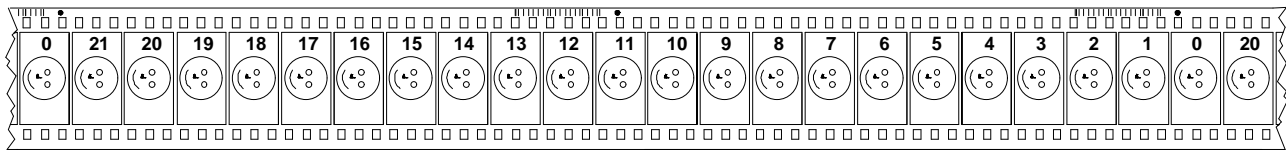

**3 PERF FRAME NUMBERING**

On 35 mm film, the KeyKode numbers change once per foot, or every 64 perforations. There is also a mid-foot KeyKode number which is indicated by a smaller human readable number and a perf offset of 32. In the 4 perf format there are 4 perfs per frame, giving 16 frames per foot or KeyKode number. In the 3 perf format there are 3 perfs per frame giving 21 1/3 frames per KeyKode number. Thus it takes 3 feet to give a whole number of frames. Evertz and several other manufacturers have agreed on a standard way of numbering the irregular 3 perf footage. The first two feet of the sequence have the Zero frame KeyKode reference dot at the head and center perfs of the frame respectively and each contain 21 frames. The third frame of the sequence has the reference dot at the tail perf, and contains 22 frames. The drawing below illustrates the numbering sequence used for 3 perf.

**FOOT TYPE 1**

**FOOT TYPE 2**

**FOOT TYPE 3**

On the Evertz 4025 Film Footage Encoder, the KeyKode VCG window and the front panel KeyKode display have a special indicator between the prefix and the footage that indicates which foot of the 3 foot sequence the KeyKode number belongs to. This is important because two feet have 21 frames and the third foot has 22 frames. On the VCG, the indicator is a horizontal bar which is at the top for the first foot, in the center for the second foot and at the bottom for the third (long) foot. On the front panel the indicator is an ↑ for the first foot, a horizontal bar in the center for the second foot and a horizontal bar at the bottom for the third (long). The example below shows the three indicators for both the VCG and front panel displays.

Description	Character Inserter		Front Panel	
	Indicator	Example	Indicator	Example
Foot 1 (21 frames)	Top Bar	KJ123456~7890+00	↑	KJ123456↑7890+00
Foot 2 (21 frames)	Middle Bar	KJ123456-7891+00	Middle bar	KJ123456-7891+00
Foot 3 (22 frames)	Bottom Bar	KJ123456_7892+00	Bottom Bar	KJ123456_7892+00